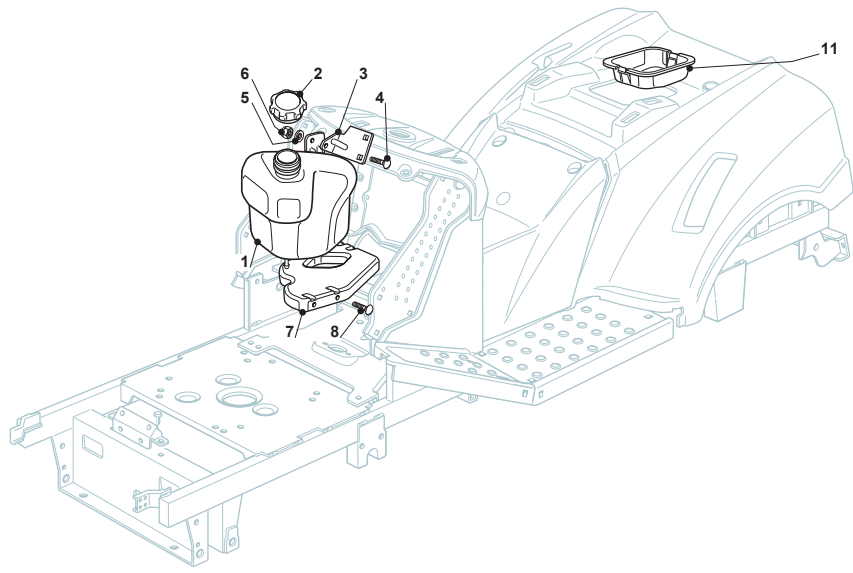

Ride-on 90 - 92 Tank - 5,5 Lt

Issue 10 - 2015

Fig.	Quantity	Part No	Description	Notes
1	1	325735128/0	Tank	
2	1	125795000/1	Fuel Cap	
3	2	112815210/0	Screw	
4	2	325160039/0	Spacer	
5	2	112154510/0	Nut	
11	1	325207176/0	Basin	