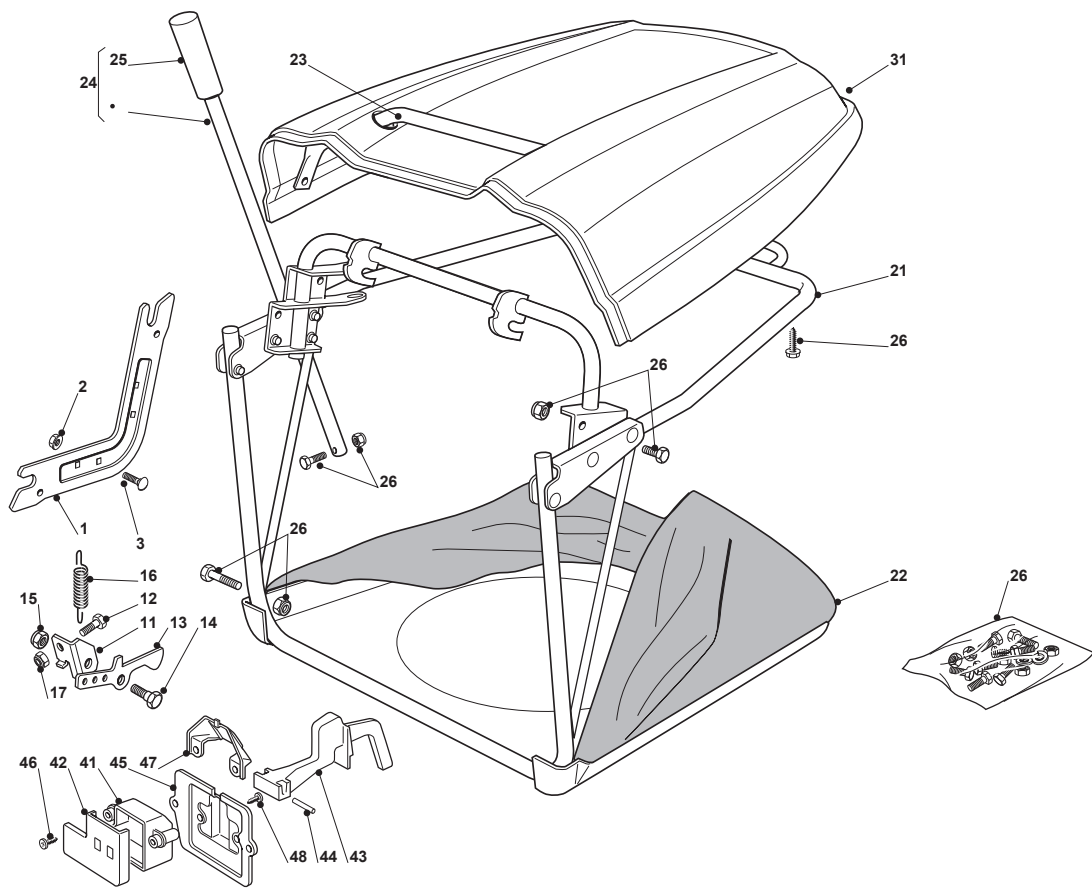

Ride-on 90 - 92 Cutting Plate

Issue 10 - 2015

Fig.	Quantity	Part No	Description	Notes
59	1	112735695/1	Screw	
60	1	112735694/0	Screw	
61	1	382000535/0	Equalizer Rod	
62	1	382000533/0	Equalizer Rod	
63	4	325670008/1	Washer	
64	2	112156602/0	Nut	
65	2	325670008/1	Washer	
66	2	124487998/0	Cotter Pin	