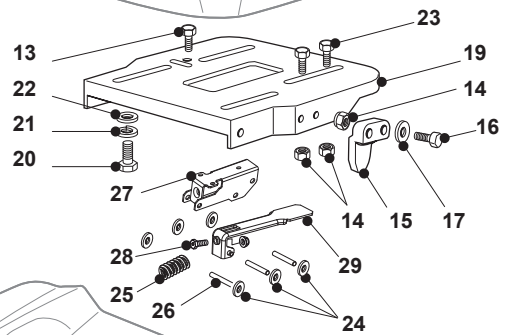

Fig.	Quantity	Part No	Description	Notes
1	1	125961212/0	Steering Wheel	Grey
1	1	125961216/0	Steering Wheel	Black
1	1	125961209/0	Steering Wheel	
1	1	125961201/0	Steering Wheel	
2	1	325580500/0	Cap	Grey
2	1	325580501/0	Cap	Black
3	1	325961222/1	Steering wheel	
4	1	325580508/0	Steering Plate Cover	only for STIGA models
5	1	112620299/0	Elastic Pin	
6	1	125722470/0	Seat	
7	1	125722463/0	Seat	
8	1	125722453/1	Seat	
9	1	125722471/0	Seat	
10	1	125722456/0	Seat	
11	1	125722478/1	Seat	
12	1	125430285/0	Spring	
13	1	112789000/0	Screw	
14	1	112154330/0	Nut	
15	1	327063021/1	Cam	
16	2	112789100/0	Screw	
17	2	112523020/0	Washer	
18	2	112154330/0	Nut	
19	1	325547033/2	Seat Plate	
20	4	112793101/0	Screw	
21	4	112583500/0	Grower	
22	4	112523060/0	Washer	
23	2	112789000/0	Screw	
24	6	112604896/0	Crown Fastener	
25	1	125430285/0	Spring	
26	3	122517866/0	Pin	
27	1	325774575/0	Fulcrum Clamp	
28	1	112735661/0	Screw	
29	1	325318327/0	Lever	