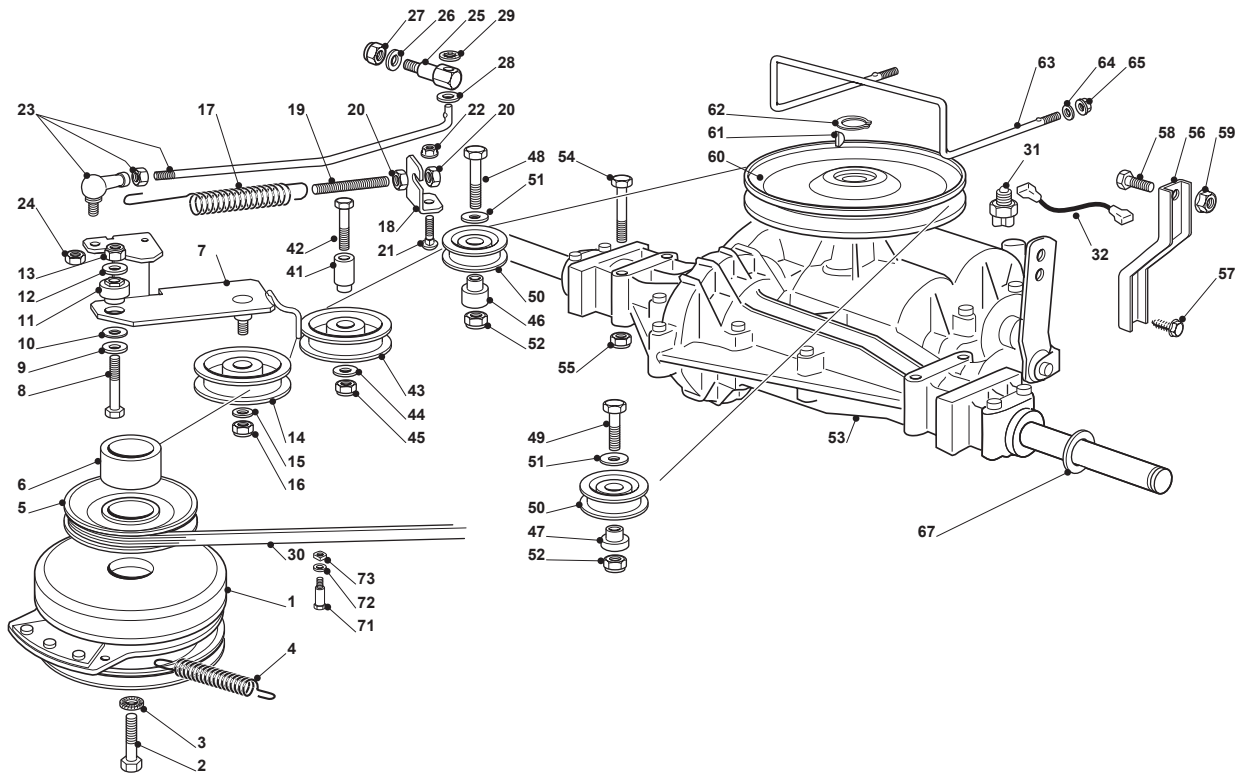

Fig.	Quantity	Part No	Description	Notes
1	2	118375051/1	Fair Led	
2	1	138780531/0	Fuel Tube	
3	1	125598060/0	Oil Discharge Extension	
4	1	118401001/1	Oil Seal	
5	1	118737849/0	Plug	
6	1	118738256/0	Left Exhaust Connection	
7	1	118738257/0	Right Exhaust Connection	
8	3	112360425/0	Nut	
9	3	112793102/0	Screw	
10	2	112540260/0	Grower	
11	1	182750003/0	Muffler Assy	
12	2	112280100/0	Nut	
13	1	382598065/0	Muffler Protection	
14	2	112792611/0	Screw	
15	2	112583500/0	Grower	
16	4	112540070/0	Washer	
17	4	112735821/0	Screw	
18	1	112792611/0	Screw	
19	1	112521350/0	Washer	
20	1	125430252/0	Spring	
21	3	112540260/0	Grower	
22	3	112793102/0	Screw	
23	1	112540260/0	Grower	
24	1	182000201/2	Accelerator	
25	2	125943012/0	Screw	
26	1	325592000/0	Knob	
27	1	112726388/0	Screw	
28	1	112290800/0	Nut	