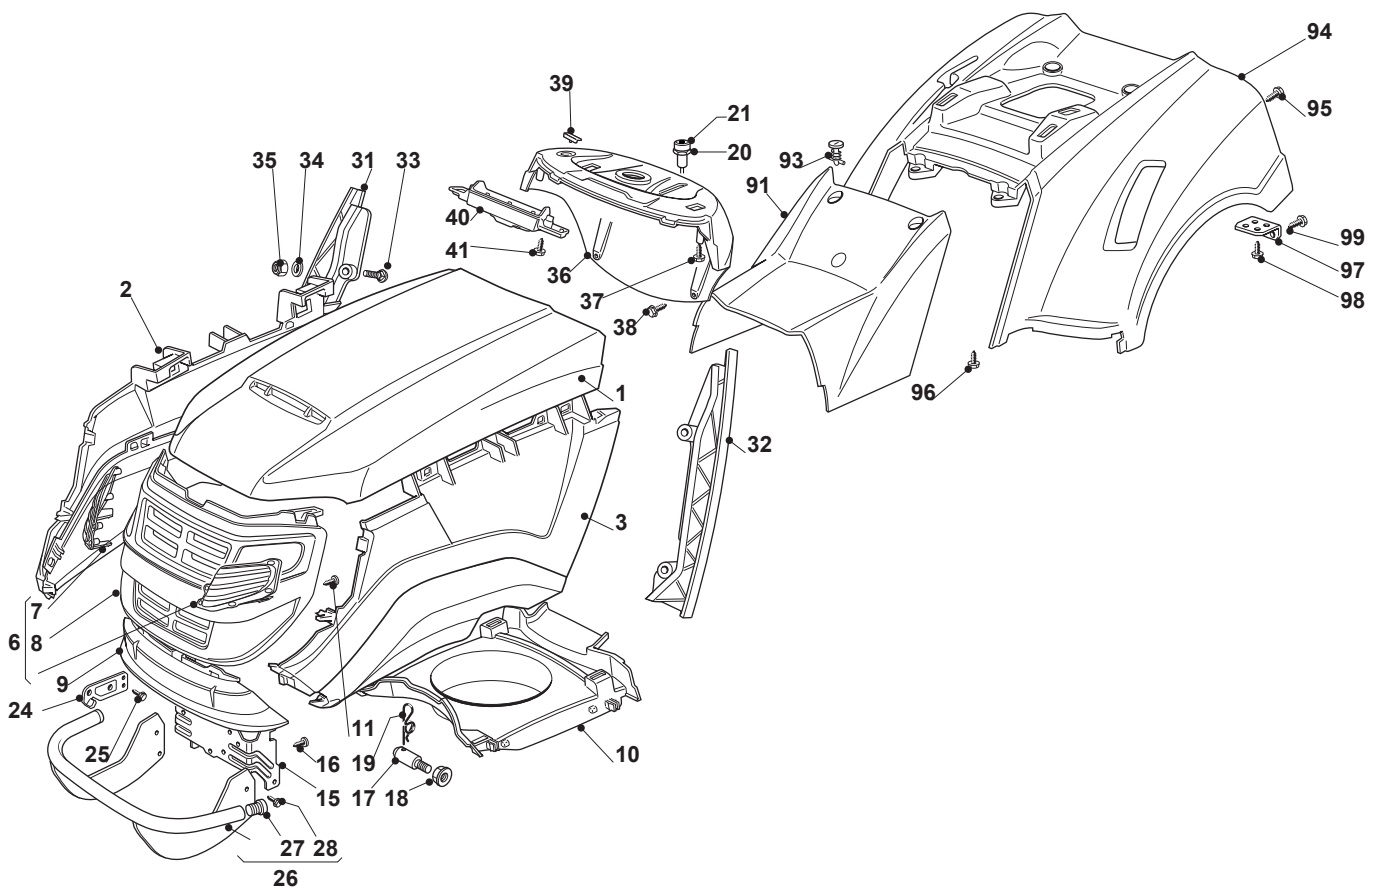

Fig.	Quantity	Part No	Description	Notes
84	4	112293201/0	Nut	
88	1	382510079/0	Left Footboard Support	
89	1	382510077/0	Right Footboard Support	
94	4	112815200/0	Screw	
95	4	112292102/0	Nut	

Fig.	Quantity	Part No	Description	Notes
1	1	325076871/0	Upper Engine Hood Red	
2	1	382394620/0	Hood, Right	
3	1	382394621/0	Hood, Left	
6	1	382394618/0	Hood, Front	
7	1	325410878/0	Grill	
9	1	325076877/0	Lower Red Hood, Front	
10	1	325108031/0	Conveyor	
11	6	112735403/0	Screw	
15	1	325774301/2	Engine Hood Support	
16	5	112735403/0	Screw	
17	2	125510079/1	Pin	
18	2	112293201/0	Nut	
19	2	124487998/0	Cotter Pin	
20	1	325256250/0	Screw Ring	
21	1	325605003/0	Button	
24	2	325547159/1	Plate	
25	4	112731580/0	Screw	
26	1	382869027/0	Muffler Protection	
27	2	118737860/0	Cap	
28	4	112734995/0	Screw	
31	1	325599012/0	Dashboard, Right Profile	
32	1	325599013/0	Left Dashboard Support	
33	4	112815221/0	Screw	
34	4	112521330/0	Washer	
35	4	112154510/0	Nut	
36	1	325120245/0	Dashboard	Black
36	1	325120240/0	Dashboard	Red
37	2	112728440/0	Screw	
38	2	112735402/0	Screw	
39	2	125260000/0	Grommet	
40	1	325600074/0	Card Protection	
41	2	112735402/0	Screw	
91	1	325110363/0	Cover, Red	
93	2	125580020/2	Stake	
94	1	325110322/0	Red Wheels Cover	
95	4	112735402/0	Screw	
96	2	112735402/0	Screw	
97	2	325755041/0	Bracket	
98	4	112728686/0	Screw	
99	2	112735110/0	Screw	