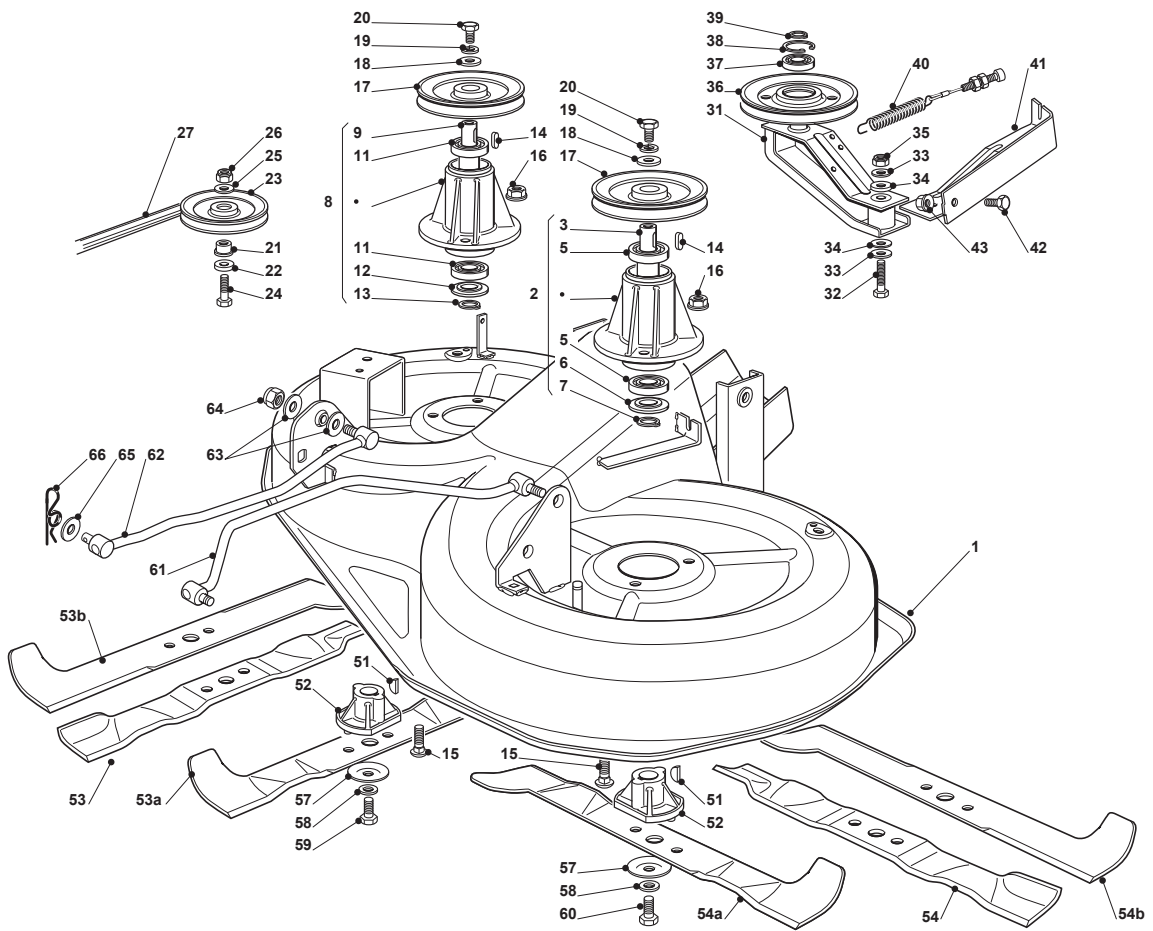

Ride-on 90 - 92 Cutting Plate

Issue 10 - 2015

Fig.	Quantity	Part No	Description	Notes
59	1	112735695/1	Screw	
60	1	112735694/0	Screw	
61	1	382000535/0	Equalizer Rod	
62	1	382000533/0	Equalizer Rod	
63	4	325670008/1	Washer	
64	2	112156602/0	Nut	
65	2	325670008/1	Washer	
66	2	124487998/0	Cotter Pin